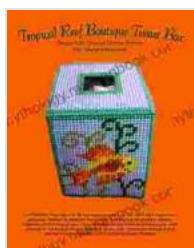

A Unique Gifting Idea

The Tropical Reef Boutique Tissue Box Cover also makes an unforgettable gift for ocean enthusiasts, nature lovers, or anyone who appreciates exquisite home decor. Its elegant design and exceptional quality will leave a lasting impression and elevate any space.

If you're looking for an exceptional way to add a touch of the ocean's allure to your home, our Tropical Reef Tissue Box Cover is the perfect choice. Its captivating marine-themed design, functional practicality, and versatile decor appeal make it a true standout. Whether it's for your own home or as a thoughtful gift, this tissue box cover will bring a touch of paradise to any space.

Tropical Reef Boutique Tissue Box Cover: Plastic

Canvas Pattern by Dancing Dolphin Patterns

★★★★★ 5 out of 5

Language : English

File size : 4646 KB

Text-to-Speech: Enabled

Screen Reader: Supported

Print length : 6 pages

FREE

DOWNLOAD E-BOOK