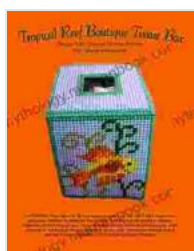

Tropical Reef Boutique Tissue Box Cover: Enhance Your Decor with Marine Elegance

Transform your bathroom or any living space into an undersea paradise with our exquisite Tropical Reef Boutique Tissue Box Cover. This decorative cover brings the vibrant colors and captivating life of a coral reef right into your home. It's not just a functional addition but a captivating piece of art that instantly elevates the ambiance of any room.

Unveiling the Marine Masterpiece

Our Tropical Reef Tissue Box Cover is a vibrant representation of the diverse marine ecosystem. It depicts a breathtaking underwater scene teeming with intricate coral formations, colorful fish, and graceful sea turtles. The vivid hues of turquoise, azure, and coral pink create a captivating underwater world that will transport you to the ocean's depths.